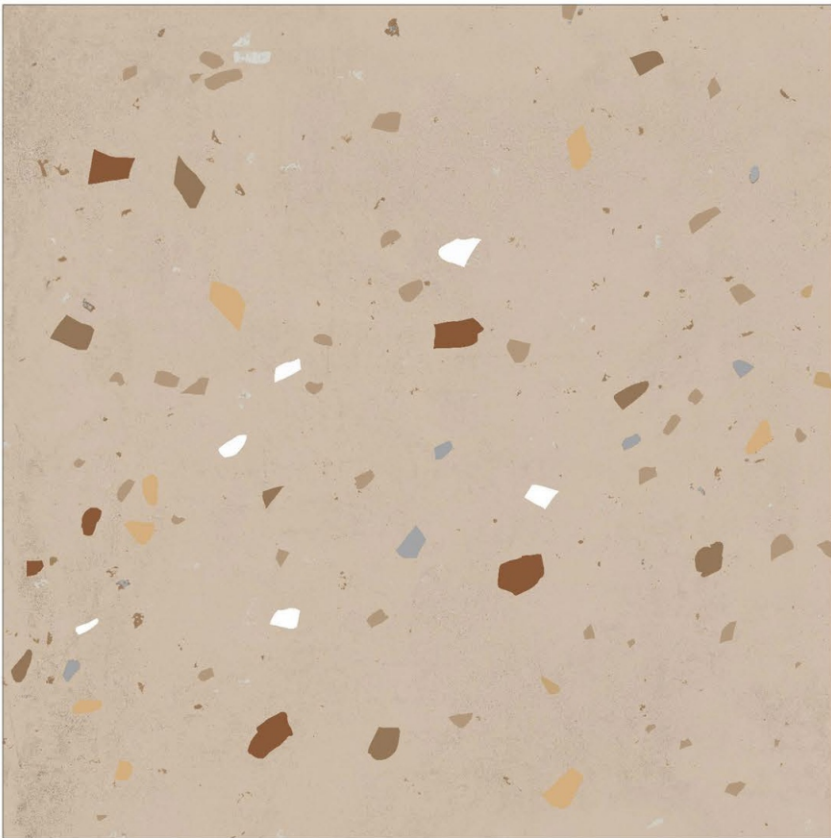

Snow Onyx Grey

Size :

800x800mm

Polish

Faces - 6

CARVING

Flicker Tan

Size :