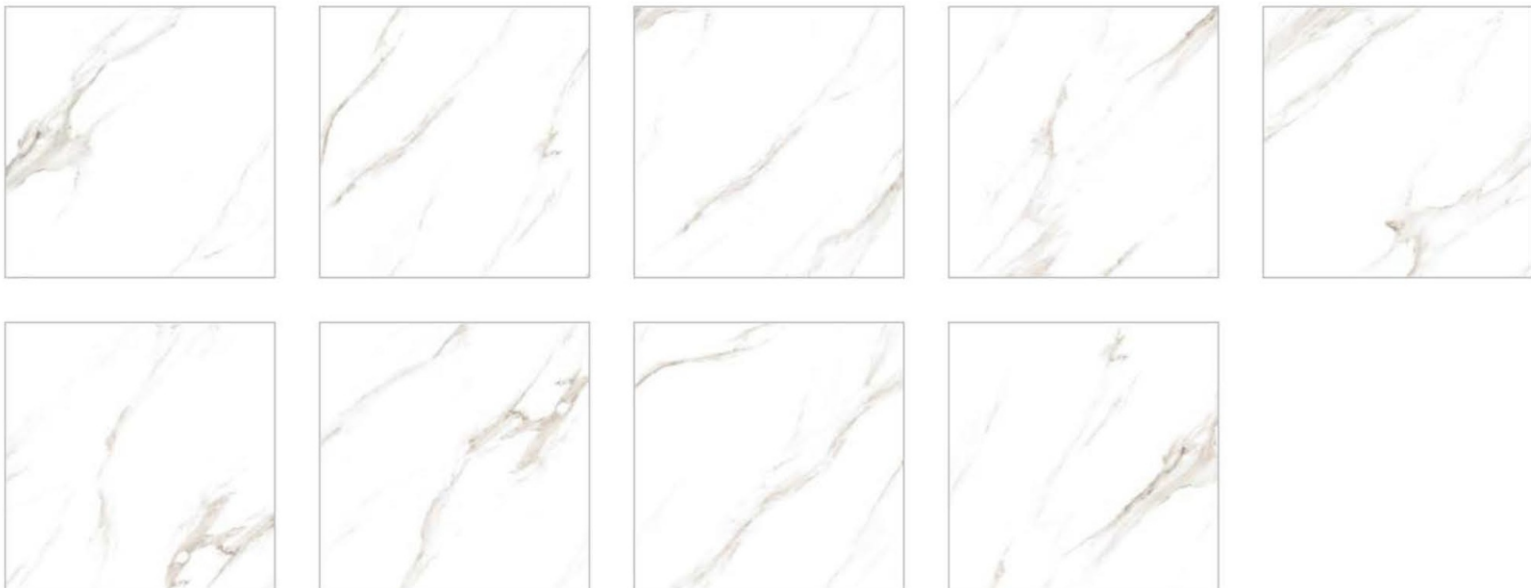

800x800mm

Polish

Faces - 10

Qortecia Peach

Size :

800x800mm

Polish

Faces - 8